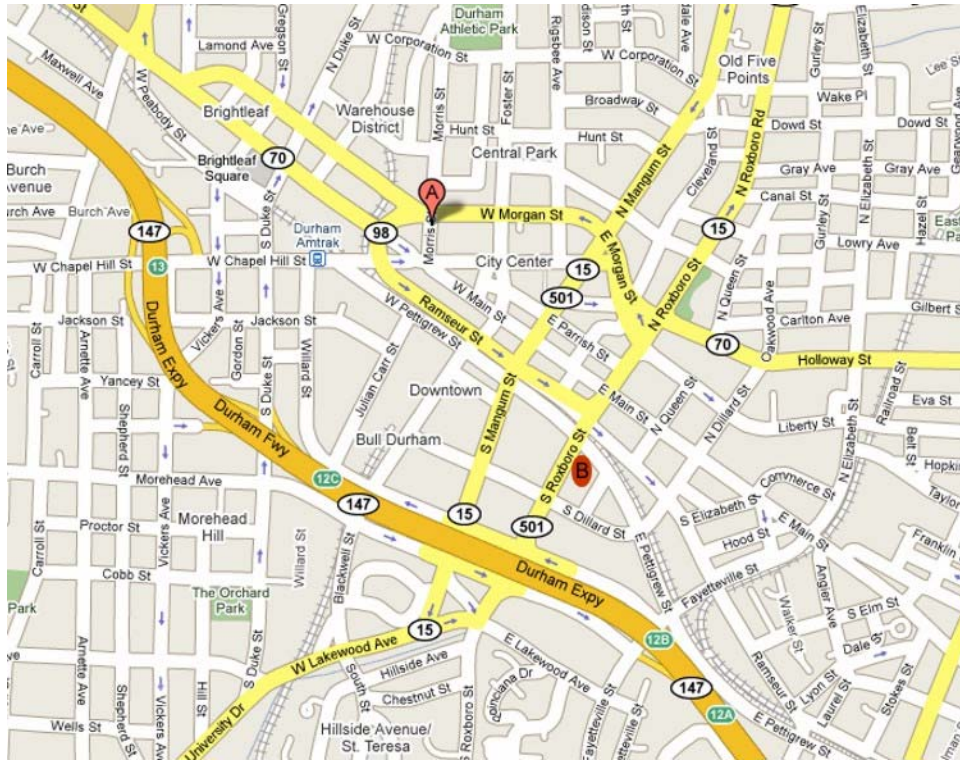

Map of Downtown Durham

A: Durham Arts Council
120 Morris Street
Durham, NC 27701

B: Somerhill Gallery
The Venable Center
303 South Roxboro Street